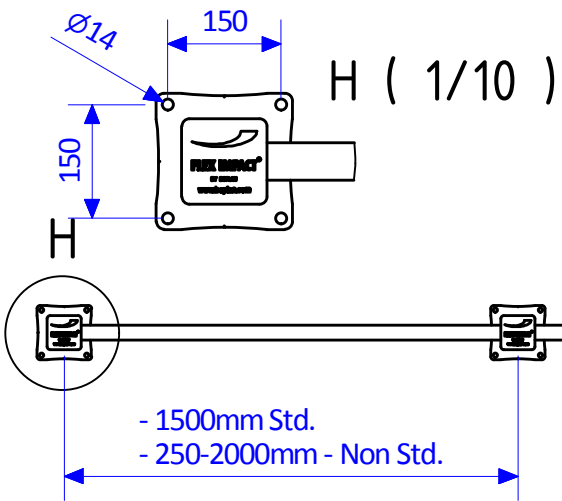

Also available in :
 Gray
 Black/Yellow
 Yellow/Black
 Black/Fluo
 Black/Red

- Option :
- 90° Corner
 - 45° Corner
 - 2 Rails
 - Plinth
 - Removable Base Plate
 - Cast - In
 - Inox Base Plate

| | | | | | | | |
|---|-----------------------|------------|------------------------|---|---------------------------|-----------|--|
| HP Plus - 3R | | | | | | | |
| SHEET | A4 | SCALE | | DESIGNER | DD | 7/05/2010 | |
| HOOFDGROEP : IM | | WEIGHT : | | PROJECT | | | |
| SUBGROEP : | | MATERIAL : | | | | 1/2 | |
| TOLERANCE | LINEAR (UNLESS NOTED) | +/- 0.1 | ANGULAR (UNLESS NOTED) | +/- 1° | RADIUS (UNLESS NOTED) 0,5 | | |
| <small>MUIZELSTRAAT 12 B-8560 WEVELGEM WWW.BOPLAN.COM</small> | | | | <small>THIS DOCUMENT IS THE PROPERTY OF BOPLAN. USE IS AUTHORIZED ONLY FOR RESPONDING TO A REQUEST FOR QUOTATION OR FOR THE PERFORMANCE OF WORK FOR BOPLAN.</small> | | | |
| REF. : HP1002/00... | | | | | | | |